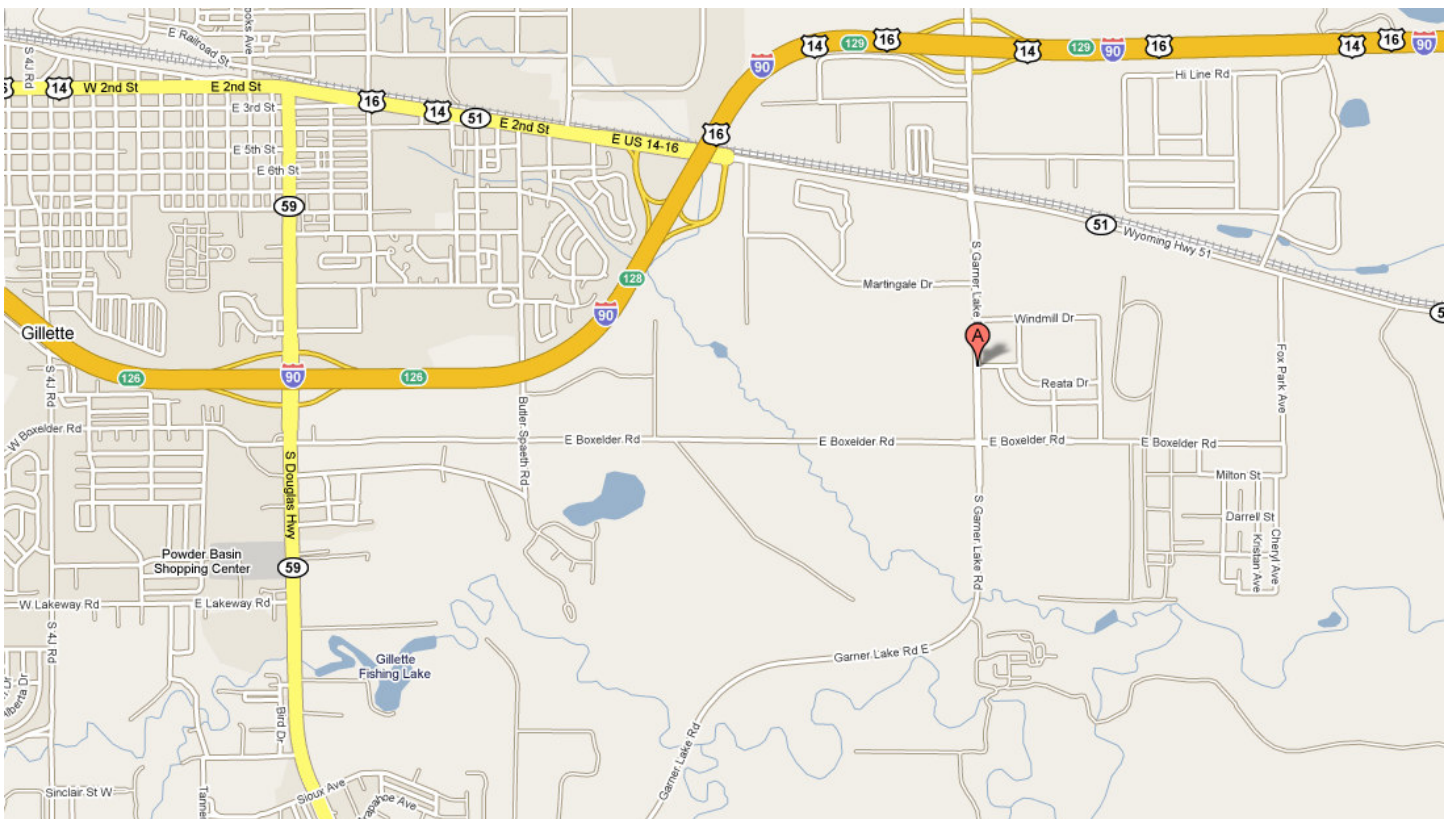

2009 FMA National Rally Cam-Plex - Gillette, WY Driving Directions

From I-90 East/West:

Exit 129 – Turn South onto Garner Lake Road. You will cross railroad tracks at the intersection of Hwy14-16; continue through the intersection. Proceed to the Cam-Plex entrance sign and turn left onto Indian Paint Brush Drive, signs and guides will direct you to where you will unhook your tow vehicle, receive your welcome packet, and be parked.

From Hwy 59:

Upon approaching Gillette, go to the second lighted intersection which is Garner Lake Road. Turn right onto Garner Lake Road. Continue North to the Cam-Plex and turn right onto Indian Paint Brush Drive, signs and guides will direct you to where you will unhook your tow vehicle, receive your welcome packet, and be parked.